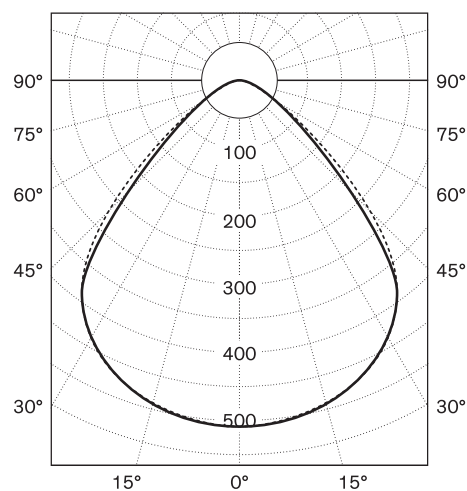

Models	Nr. 44810 4 30 Nr. 44710 3 30
Dimensions	H 57 mm W 99 mm L 1205 mm

Contents	LED
Controller	Premium converter, DALI
Power requirements	220–240 V, 50–60 Hz
Power input	30 W
Standby	< 0.5 W
Light distribution	100% direct
Energy efficiency	This product contains light sources of energy efficiency class c
High durability	72,000 hours
Luminous efficiency	3873 lm
Colour rendition index	CRI Ra > 84
Light colour	Neutral white 4000K, Nr. 44810 4 30 Warm white 3000K, Nr. 44710 3 30
Glare suppression	UGR < 19
Operation	Dimmable with DALI
Materials	Brim of illumination head made of steel, powder-coated
Cover of illuminant	Structured acrylic glass
Operating device	Included in the luminaire head
Weight	4.2 kg
Protection rating	IP 20
Test marks	ENEC TÜV SÜD, CE, ROHS
Warranty	2 years, 5 years on LED and converter
Particularities	with anti-glare panel
Note	(3000 K ca. 10 lm/W less than at 4000K)

Light intensity distribution  
cd / klm

— Lateral light intensity distribution  
- - - Frontal light intensity distribution