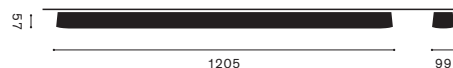

Models	Nr. 44810 4 30 Nr. 44710 3 30
Dimensions	H 57 mm W 99 mm L 1205 mm

Contents	LED
Controller	Premium converter, DALI
Power requirements	220–240 V, 50–60 Hz
Power input	30 W
Standby	< 0.5 W
Light distribution	100% direct
Energy efficiency	This product contains light sources of energy efficiency class c
High durability	72,000 hours
Luminous efficiency	3873 lm
Colour rendition index	CRI Ra > 84
Light colour	Neutral white 4000K, Nr. 44810 4 30 Warm white 3000K, Nr. 44710 3 30
Glare suppression	UGR < 19
Operation	Dimmable with DALI
Materials	Brim of illumination head made of steel, powder-coated
Cover of illuminant	Structured acrylic glass
Operating device	Included in the luminaire head
Weight	4.2 kg
Protection rating	IP 20
Test marks	ENEC TÜV SÜD, CE, ROHS
Warranty	2 years, 5 years on LED and converter
Particularities	with anti-glare panel
Note	(3000 K ca. 10 lm/W less than at 4000K)